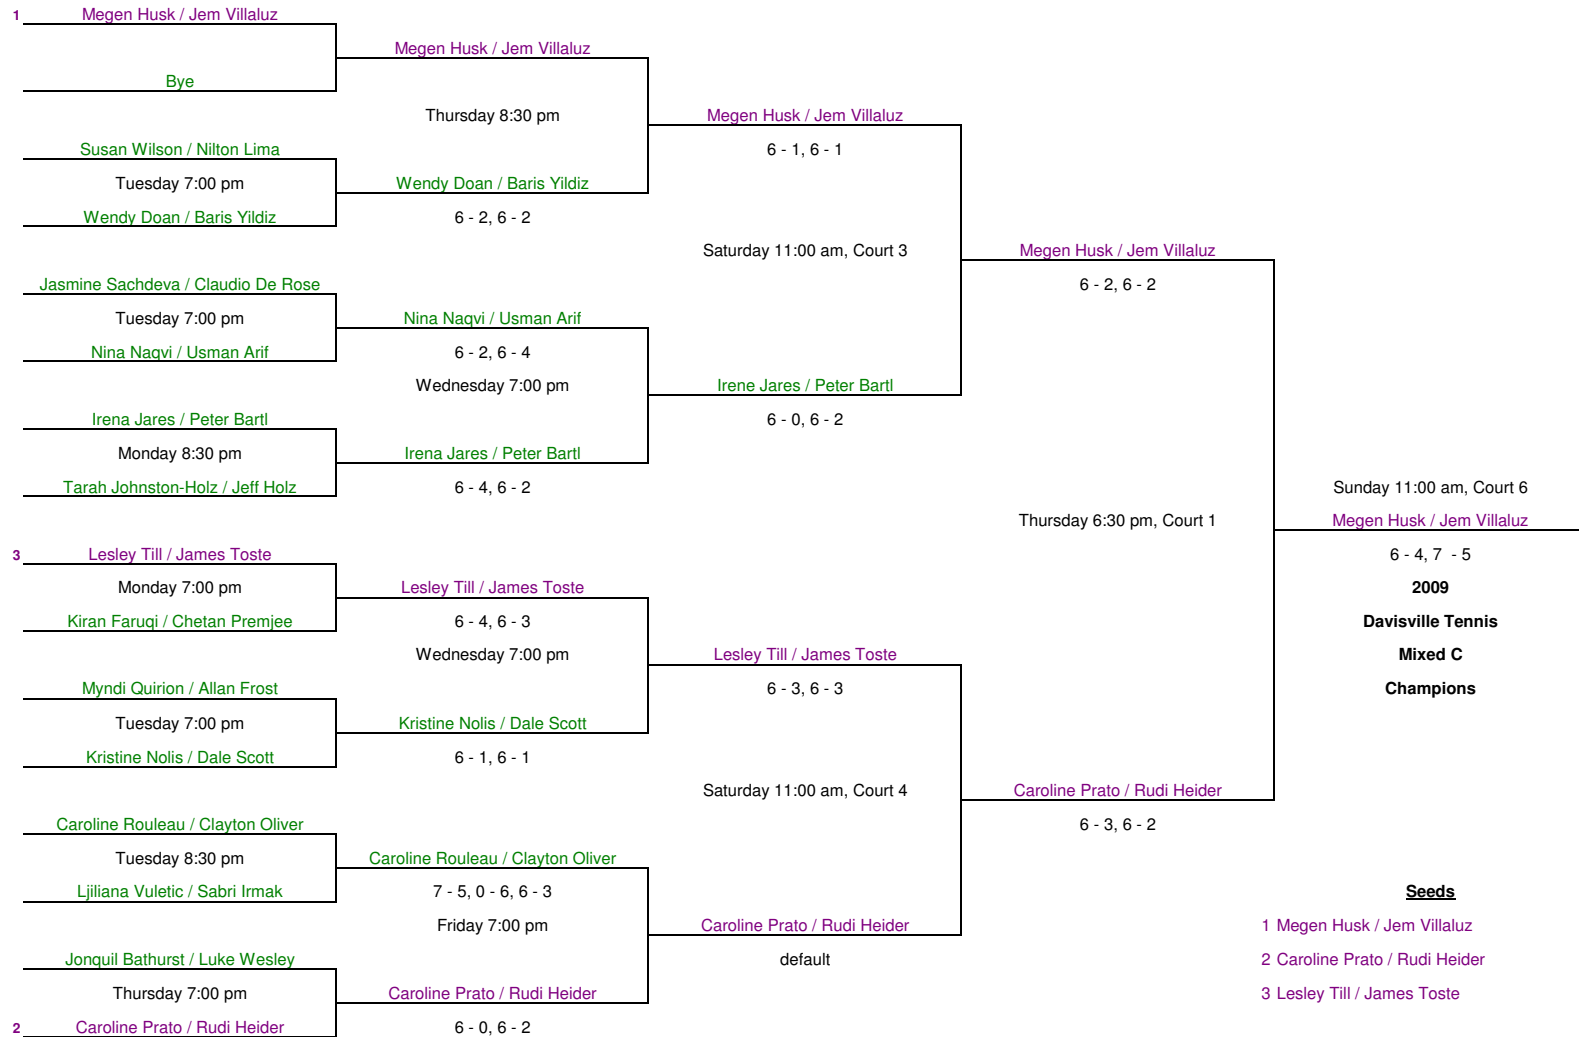

Davisville Tennis Club Mixed C Doubles 2009

* Players must arrive prior to their scheduled time, regardless of on court delays.