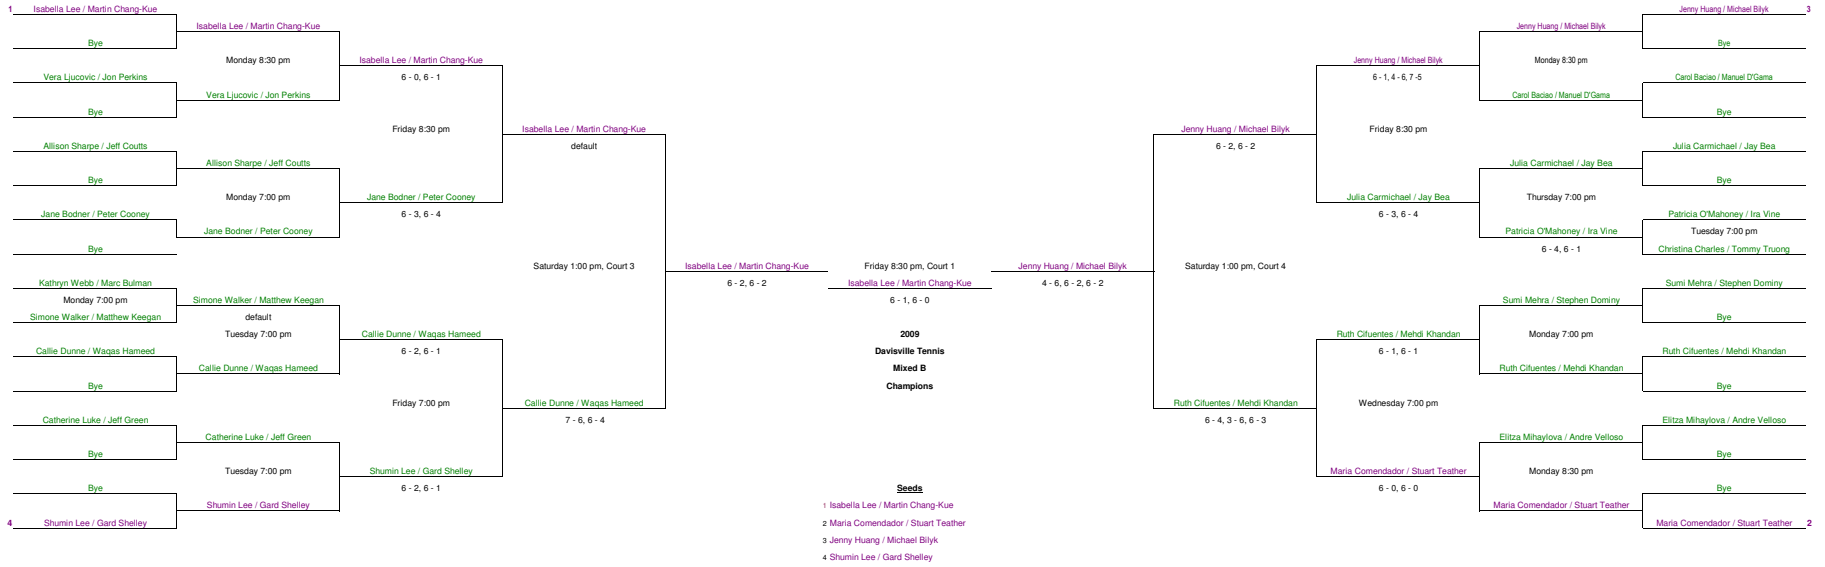

Davisville Tennis Club
Mixed B Doubles
2009