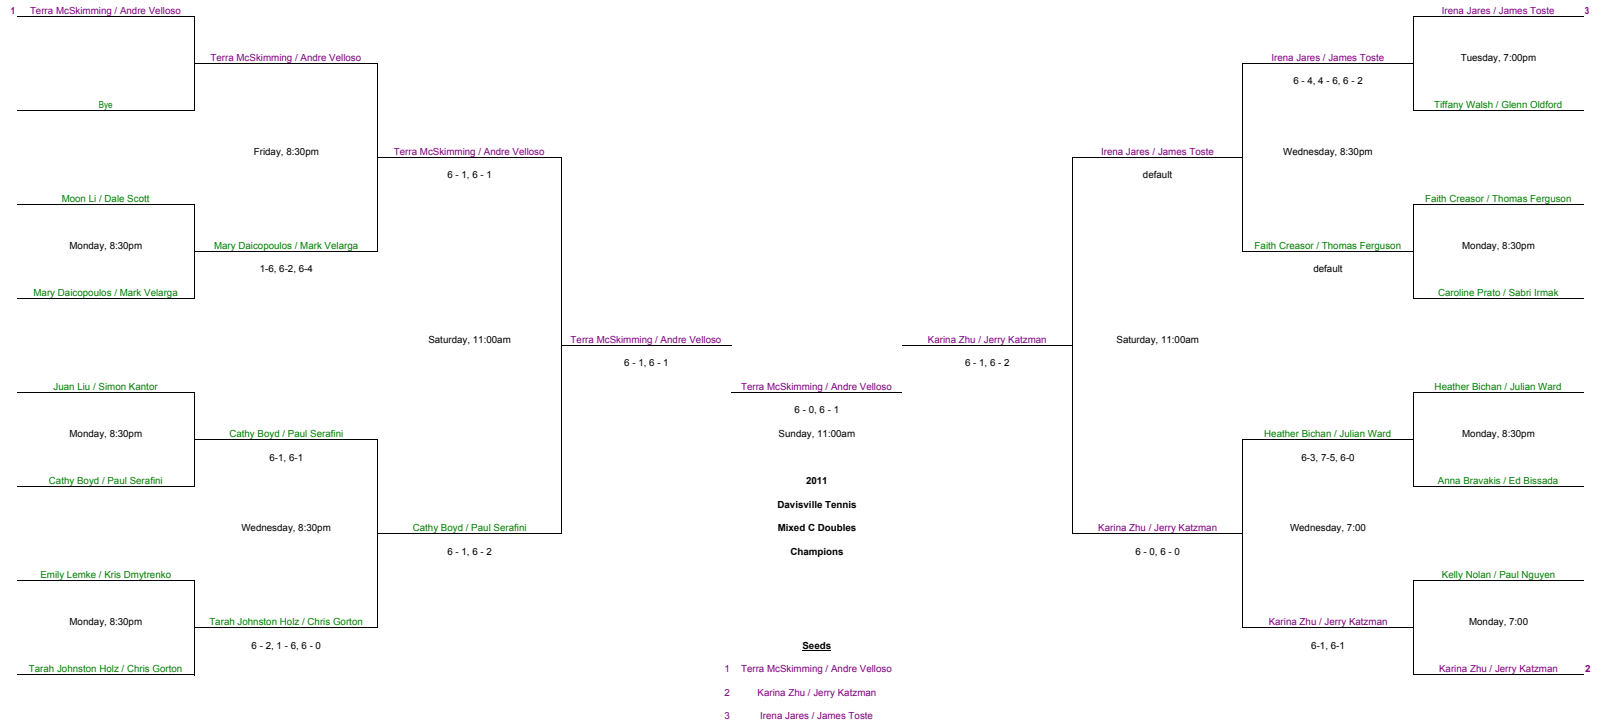

Davisville Tennis Club
Mixed C Doubles